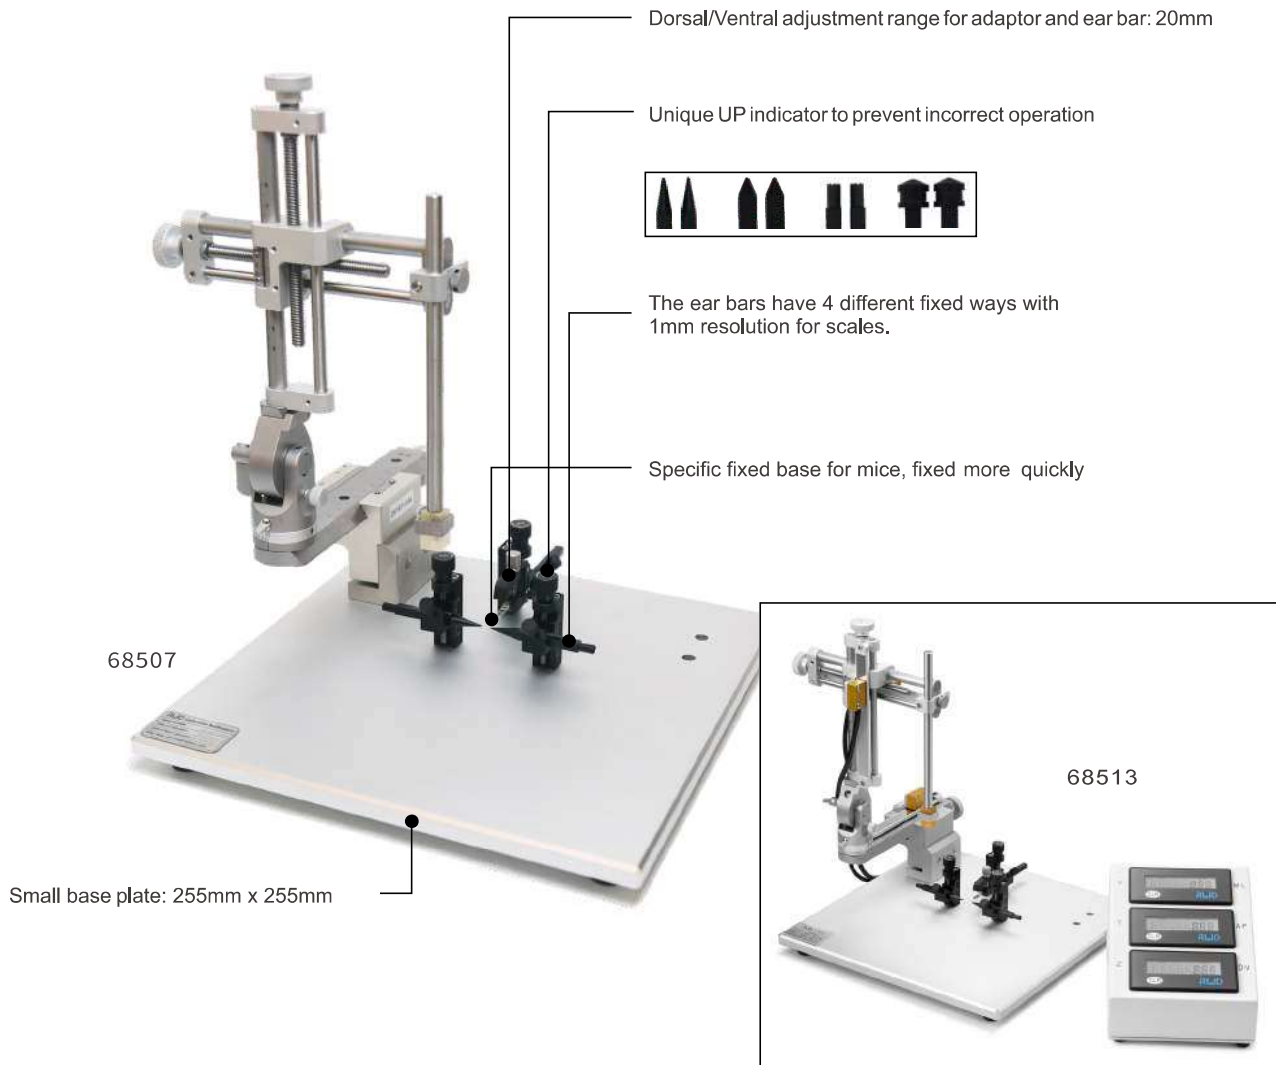

## ▶ Compact Mouse Stereotaxic Instrument

### Order Information:

Model	Product Description
68507	Stereotaxic for Mouse, SGL M, Portable
68510	Stereotaxic for Mouse, Dual M, Portable
68513	Stereotaxic for Mouse, Digital and Portable, SGL M
68516	Stereotaxic for Mouse, Digital and Portable, Dual M