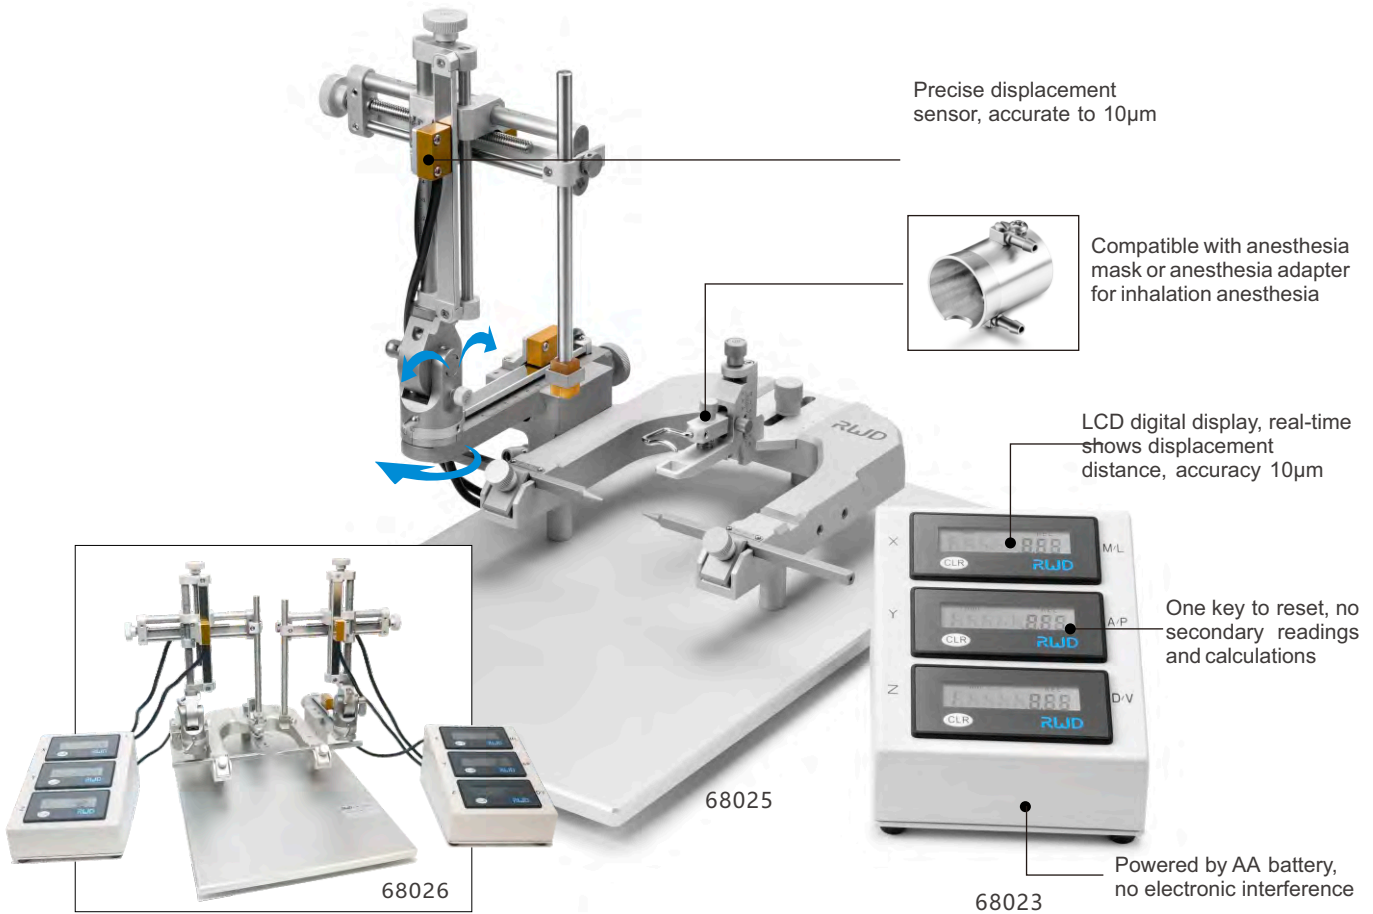

Desktop Digital Stereotaxic Instruments

Digital displacement display, higher accuracy, higher efficiency!

Composition:

68025 and 68026 are complete sets of stereotaxic (see figure), both containing 68861N base plate, 68401 three-dimensional manipulator - left, 68021 rat adaptor, 68301 rat 18 ° ear bar, 68201 standard holder, 68026 includes an extra 68402 three-dimensional manipulator-right and 68023 digital display module.

Order Information:

Model	Product Description	Remarks
68025	Stereotaxic for Rat, SGL M, Digital, 18 Deg	
68026	Stereotaxic for Rat, Dual M, Digital, 18 Deg	
68027	Stereotaxic for Rat, SGL M, Digital, 45 Deg	
68028	Stereotaxic for Rat, Dual M, Digital, 45 Deg	
68018	Stereotaxic for Mouse, SGL M, Digital, 68030 Adaptor Incl	
68019	Stereotaxic for Mouse, Dual M, Digital, 68030 Adaptor Incl	
68045	Stereotaxic for Mouse, SGL M, Digital, 68055 Adaptor, 60 Deg	
68046	Stereotaxic for Mouse, Dual M, Digital, 68055 Adaptor, 60 Deg	
68537	Stereotaxic for Mouse, SGL M, Digital, 68077 Adaptor, 60 Deg	
68538	Stereotaxic for Rat, SGL M, Digital, 68078 Adaptor, 18 Deg	
68861N	Stereotaxic Base Plate, Standard	
68023	3-axis Digital Readout for Upgrade-68000	With digital base and displacement sensor