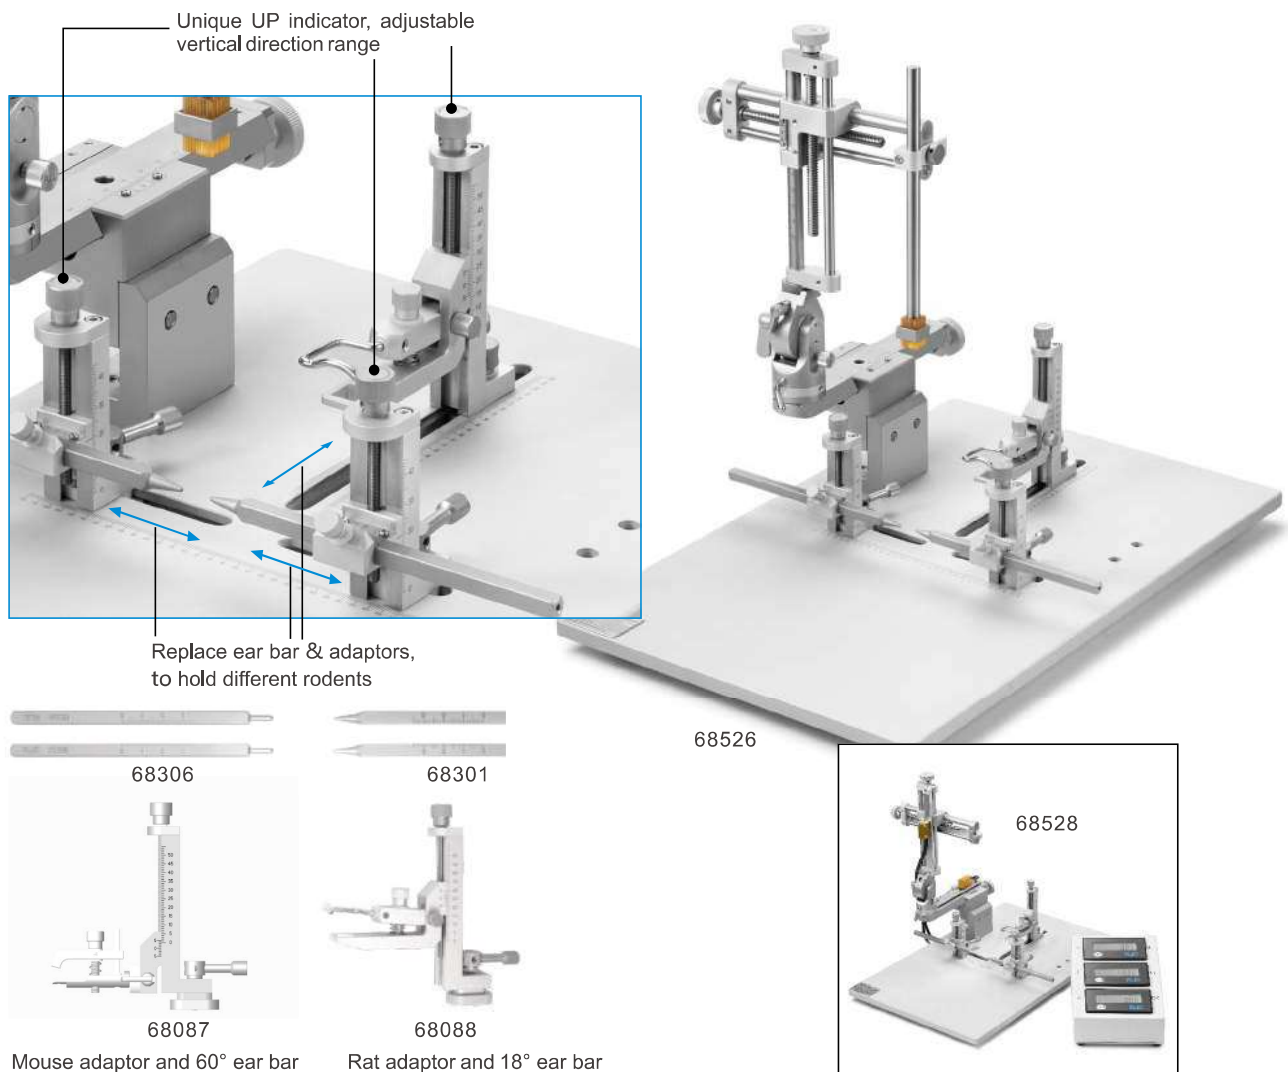

▶ Portable Rat & Mouse Stereotaxic Instrument

Composition:

68526 is a complete set stereotaxic configurations, containing 68867S base plate, 68401 three-dimensional manipulator - left, 68087 mouse adaptor and 68088 rat adaptor, 68301 rat 18° ear bars and 68306 mouse 60 ° ear bars, 68201 standard holder; Digital version 68528 adds digital display module.

Order Information:

Model	Product Description
68526	Stereotaxic for Rat and Mouse, SGL M, Portable
68527	Stereotaxic for Rat and Mouse, Dual M, Portable
68528	Stereotaxic for Rat and Mouse, SGL M, Digital and Portable
68529	Stereotaxic for Rat and Mouse, Dual M, Digital and Portable
68867S	Stereotaxic Base Plate for Rat and Mouse, Portable, SGL M
68867D	Stereotaxic Base Plate for Rat and Mouse, Portable, Dual M
68087	Mouse adaptor (Stereotaxic for Rat and Mouse)
68088	Rat adaptor (Stereotaxic for Rat and Mouse)