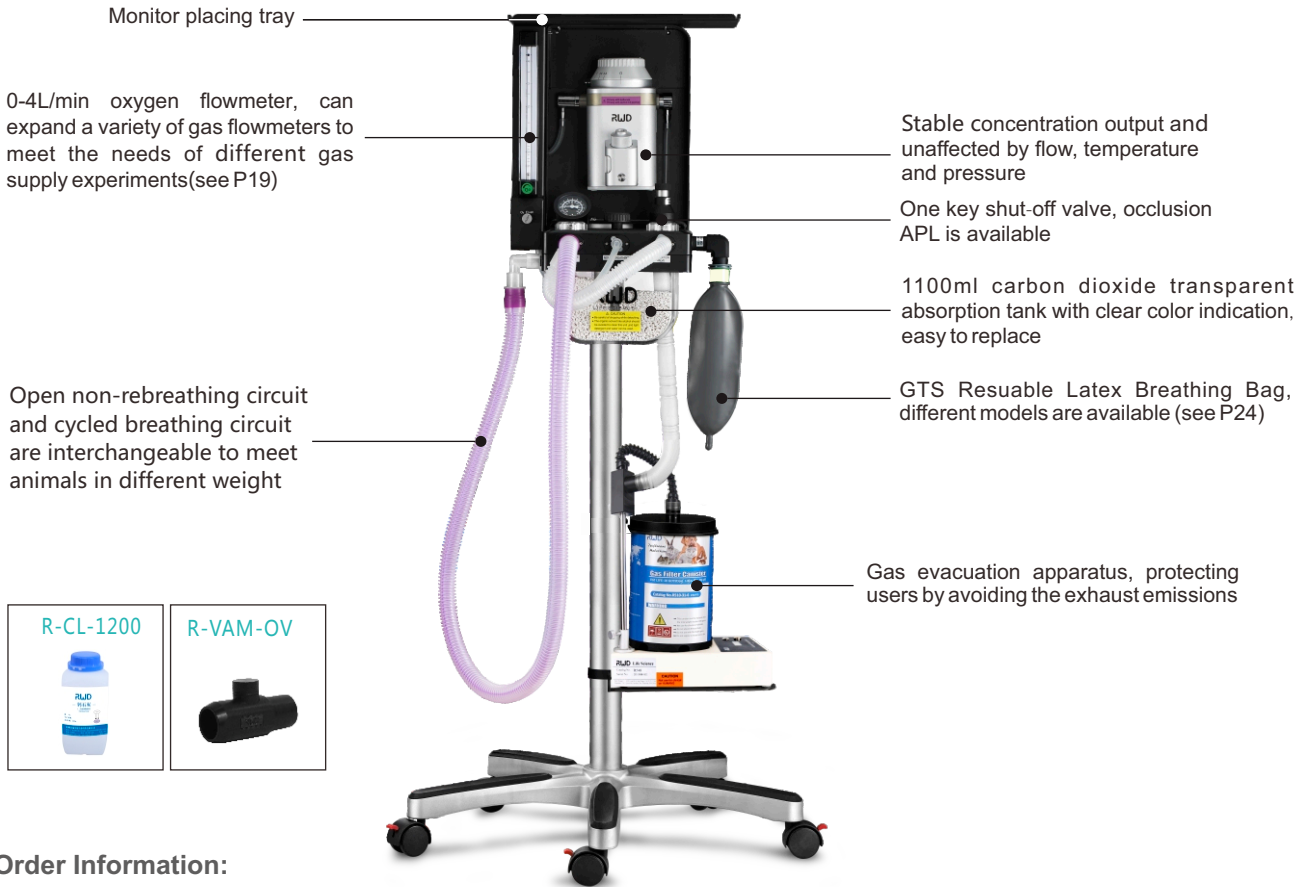

R620 Portable Anesthesia Machine

Applicable to the inhalation anesthesia of cat, dog, monkey, pig and other animals within 50 kg, save space, easy to move.

Oxygen tube (R-AH-80), anesthesia machine mounting kit (R620-A), vaporizer(R580 Series), Inlet/Outlet End Caps(R510-IO), breathing circuits (Circulating R-BC-DL and acyclic R-NBC-F (JR)), endotracheal tube(R600-ET), the gas filter canister (R510-31) are included in the R620 anesthesia machine. And the anesthetics, gas supply, calcium lime, laryngoscope, mask should be purchased separately.